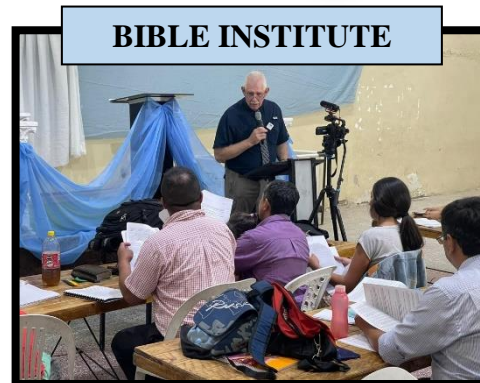

BRUCE AND LYNN BERRY

FIELD DIRECTOR
FOR SPANISH-SPEAKING
SOUTH AMERICA

PRAYER LETTER – March 2023

Dear Praying Friends,

Last week as I was returning from San Miguel de Tucuman, Argentina, I sat on the plane and thought about all the special connections that the Lord enabled me to make with the missionaries and, also with the people to whom they minister. It is nothing short of miraculous how the Lord knits our hearts together.

LIKE FATHER LIKE SON

I went down to visit our Missionary Joshua Owens and his wife Abigail, and while I was there, I found out how the Lord had molded this young man to be who he is today. He was raised on the mission field, under the ministry of his Father, Larry Owens. Over the years Pastor Owens has planted several churches in Argentina and has given his son a tremendous example of how to be a faithful servant of the Lord. Joshua studied at the Bible Institute of the Bethel Baptist Church in Tucumán, and has now planted the Zion Hill Baptist Church in the city of Termos, Argentina. They have a good group of new converts who are eager to learn. I'm looking forward to seeing how the Lord blesses Joshua and Abigail in this new ministry.

OPPORTUNITIES TO SERVE

I praise the Lord for the opportunity to teach Eschatology at the same Bible Institute that Joshua graduated from. It was a blessing to interact with so many people who have dedicated their lives to reach the world with the Gospel.

MISSION CONFERENCE – BETHEL BAPTIST CHURCH

I also had the privilege of preaching a mission conference at the Bethel Baptist Church. Please join us in praying for them as they endeavor to send missionaries beyond the borders of Argentina.

On April the 5th I will be heading out to preach a conference at the Augusto Montenegro Baptist Church in Manaus, Brazil.