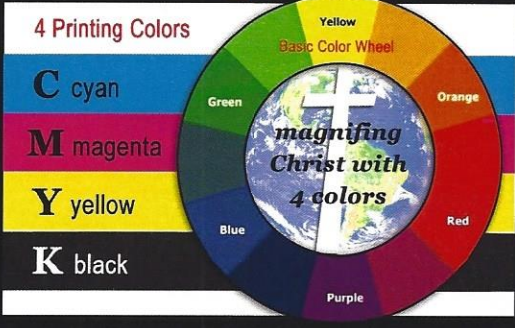

Richard & Sylvia Vance Printing Ministry

Aug -Oct 2022

The Exasperation of the Lord:

Definition: ex-as-per-a-tion "a feeling of intense irritation or annoyance."

Trusting God is a step of faith. When Peter stepped out of the boat it pleased God. But then the circumstances around Peter's situation attacked his faith and he began to sink into the waters.

Matthew 14:31 And immediately Jesus stretched forth his hand, and caught him, and said unto him, O thou of little faith, wherefore didst thou doubt?

Trusting God is a step of faith. How often do we doubt God and thereby frustrate the will of the Lord in our lives?

Mark 11:23 For verily I say unto you, That whosoever shall say unto this mountain, Be thou removed, and be thou cast into the sea; and shall not doubt in his heart, but shall believe that those things which he saith shall come to pass; he shall have whatsoever he saith.

We should not *Exasperate* the Lord with our fickle-minded (prone to casual change) mind set.

Acts 11:23 Who, when he came, and had seen the grace of God, was glad, and exhorted them all, that with purpose of heart they would cleave unto the Lord.

Yes, trusting God is a step of faith. Let us not doubt but believe.

Paper supply issues:

Brother Wade has been having a problem getting paper. There was nothing available from our usual paper suppliers in August – Sept. He got some from NY but it was so expensive. Thank the Lord our main supplier finally got some in stock at a much better price.

David also mentioned that some of our usual suppliers have almost doubled their price for other print supplies. Please pray for the supplies needed at the print shop.